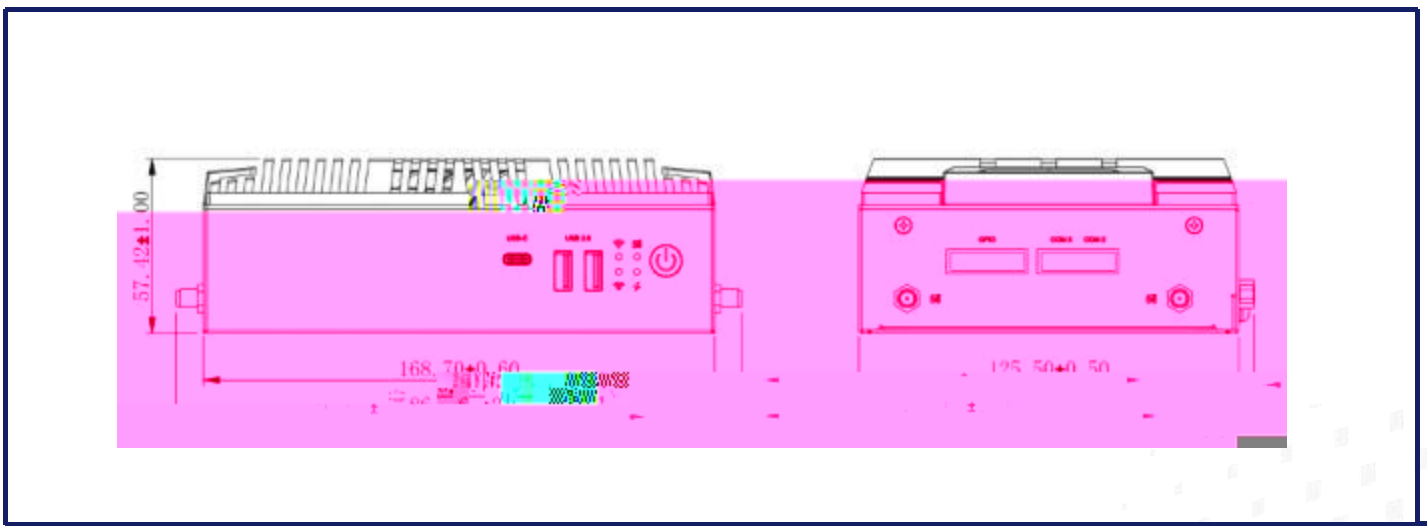

Product view

Dimensions

Product Selection

E608S-A	Jetson Orin Nano Super/4GB /256GB/WIFI5/5*USB/2*RS485+ 2*RS232
E608S-B	Jetson Orin Nano Super/8GB /256GB/WIFI5/5*USB/2*RS485+ 2*RS232
E618S-A	Jetson Orin NX Super/8GB /256GB/WIFI5/5*USB/2*RS485+ 2*RS232
E618S-B	Jetson Orin NX Super/16GB /512GB/WIFI5/5*USB/2*RS485+ 2*RS232