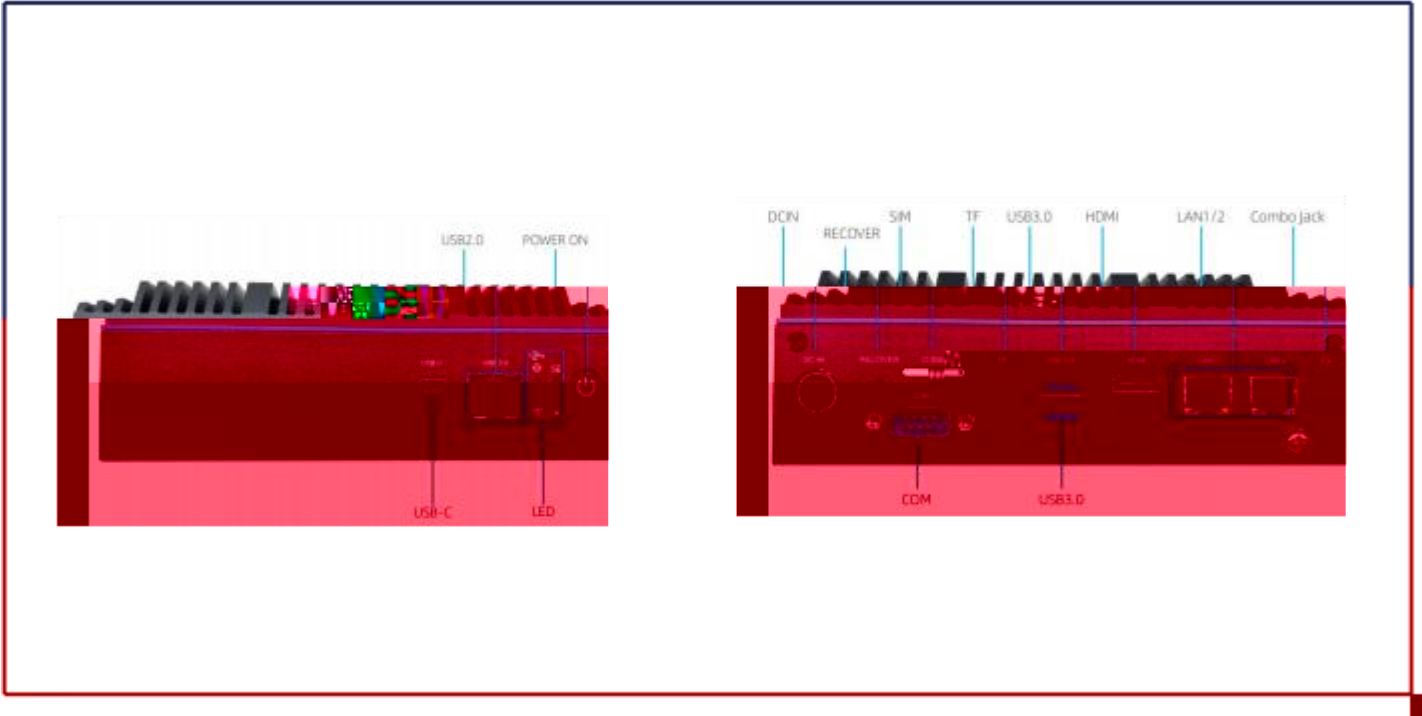

Product view

Dimensions

Product Selection

E608S-A	Jetson Orin Nano Super/4GB /256GB/WIFI5/5*USB/2*RS485+ 2*RS232
E608S-B	Jetson Orin Nano Super/8GB /256GB/WIFI5/5*USB/2*RS485+ 2*RS232
E618S-A	Jetson Orin NX Super/8GB /256GB/WIFI5/5*USB/2*RS485+ 2*RS232
E618S-B	Jetson Orin NX Super/16GB /512GB/WIFI5/5*USB/2*RS485+ 2*RS232