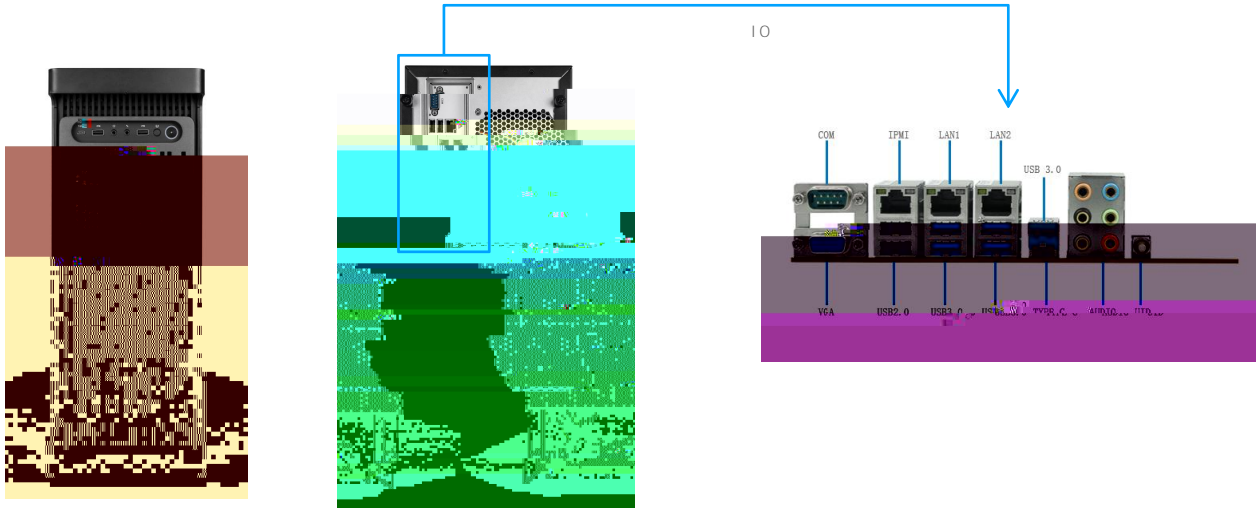

SYS-6043H

SYS-6043H 2/3 7000/5000 "

/ / "

-
- 2/3 7000/5000
-

Product view

Front I/O

Dimensions

Product Selection

SYS-6043H	SYS-6043H	P3SHA 2000W
-----------	-----------	-------------