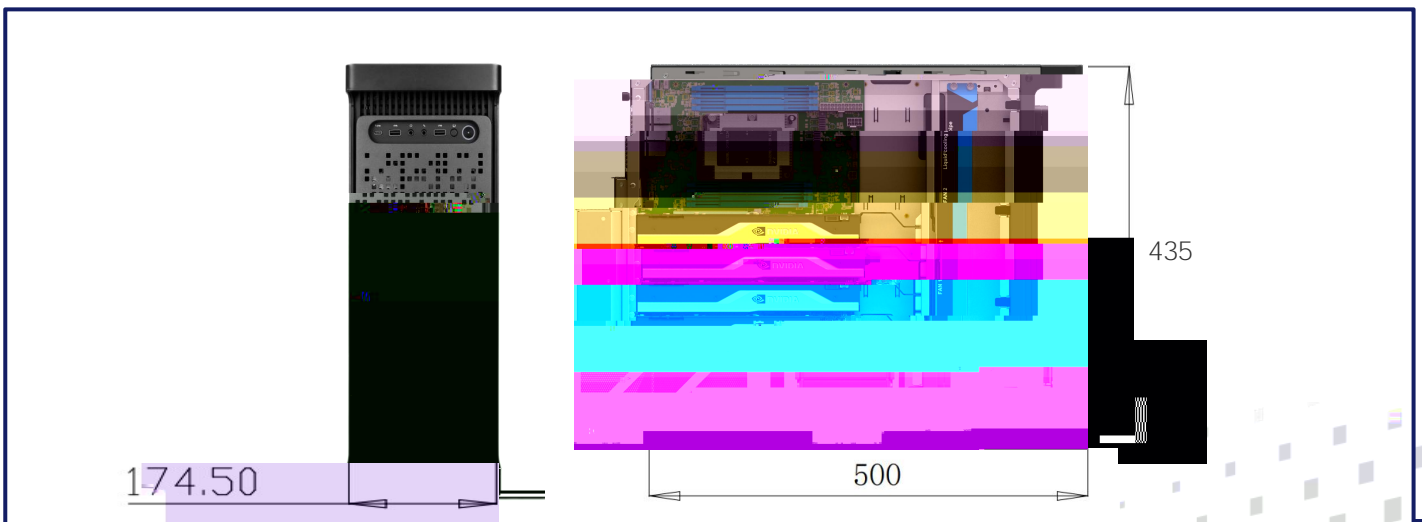

SYS-6043H

SYS-6043H 2/3 7000/5000 "

/ / "

-
- 2/3 7000/5000
-

Product view

Front I/O

Dimensions

Product Selection

SYS-6043H	SYS-6043H	P3SHA 2000W
-----------	-----------	-------------